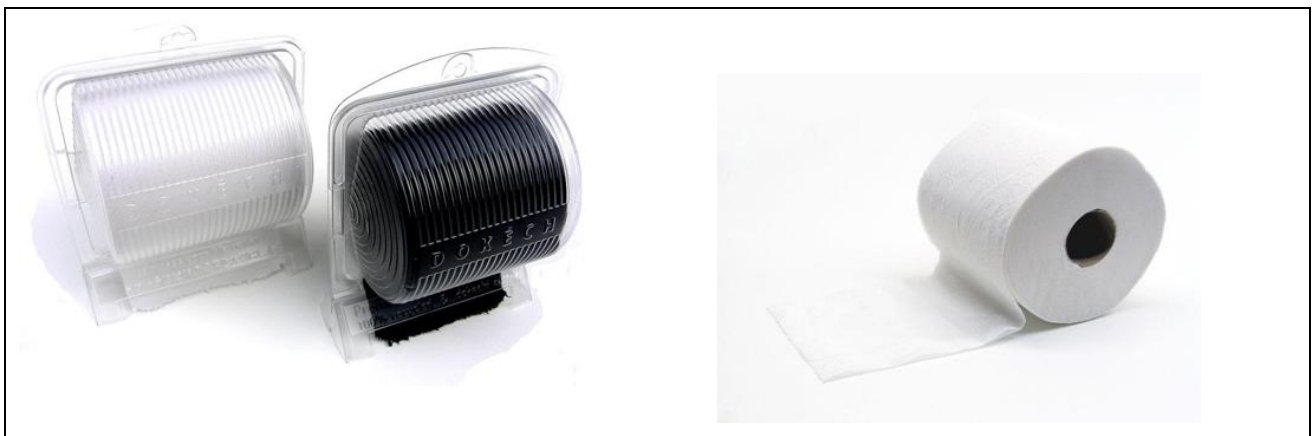

PAIL TOILET®

The kit consists of a popular cylindrical metal can (20 liter / 1 UN, Steel pail), a magnetic fitting seat and a knockdown tent (for a user's privacy).

Easy-to-assemble tent

Having packaged just in two pieces, PAIL TOILET KIT is handy and easy for anyone to carry. It also comes with a coagulant for sewage disposal and one toilet roll with a holder

Complete kit

20L steel pail

375-GEL / coagulant for disposal × 20

Introducing advanced bio-technology to develop a unit capable of absorbing odor.

DOKECHI / eco Paper holder × 1

Etiquette paper × 50

The product has been adopted by Japanese prefectural governments for emergency stockpile for earthquake and other disaster reliefs.